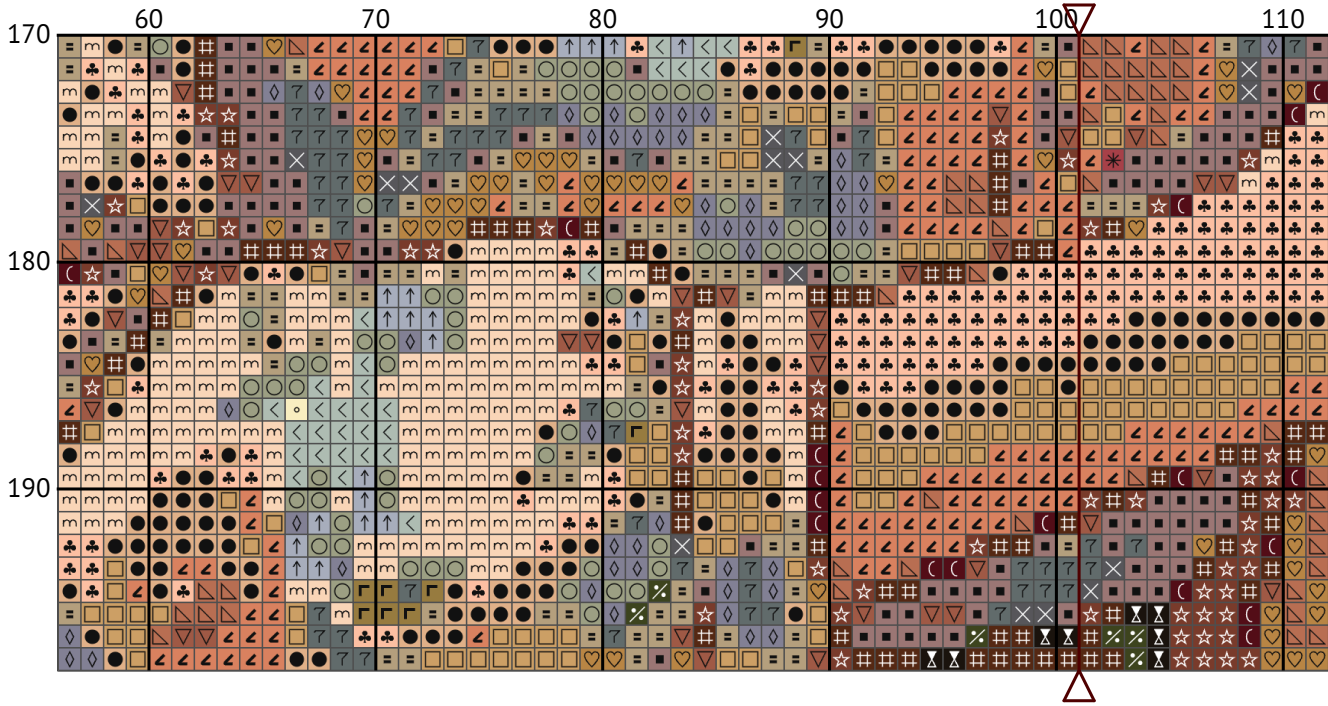

С Днем Матери!