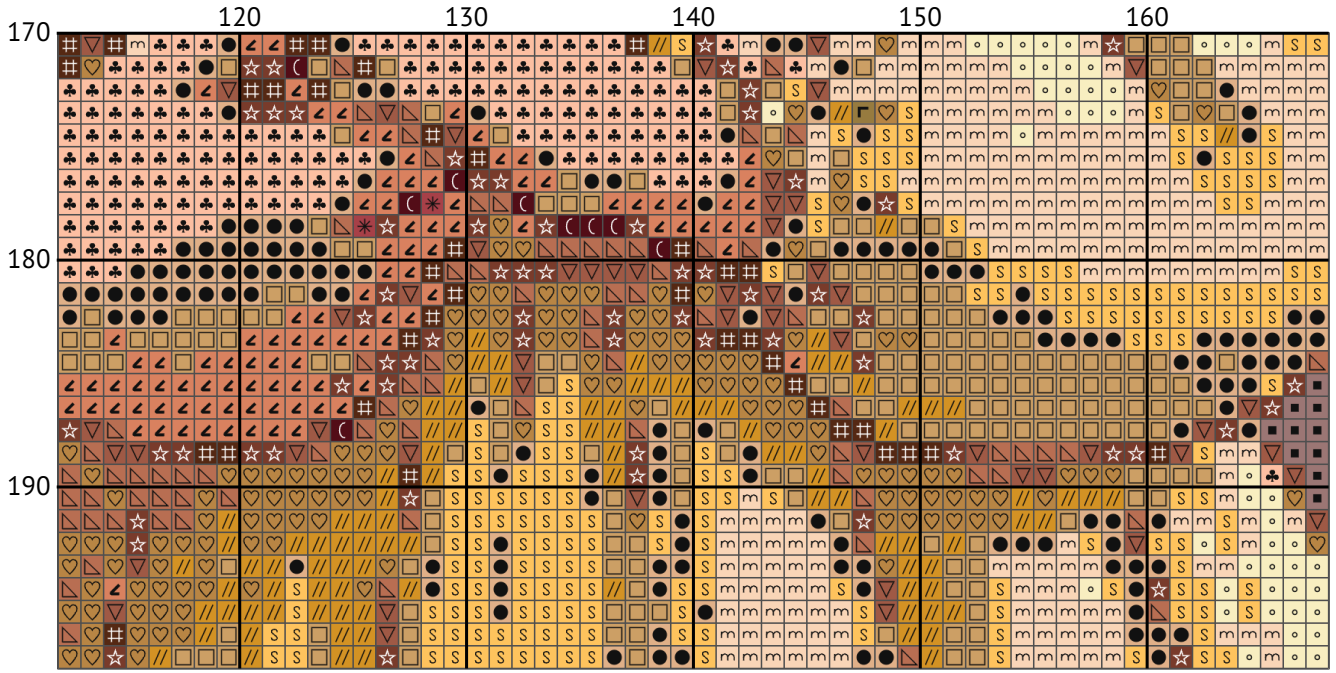

## Список нитей мулине DMC

| N  | Symbol  | Number  | Name                           | Stitches |
|----|---|---|--------------------------------|----------|
| 1  |    |  DMC 04      | Tin - Dark                     | 426      |
| 2  |    |  DMC 19      | Autumn Gold - Medium Light     | 699      |
| 3  |    |  DMC 169     | Pewter - Light                 | 609      |
| 4  |    |  DMC 318     | Steel Gray - Light             | 368      |
| 5  |    |  DMC 371     | Mustard                        | 349      |
| 6  |    |  DMC 415     | Pearl Gray                     | 141      |
| 7  |    |  DMC 632     | Desert Sand - Ultra Very Dark  | 2034     |
| 8  |    |  DMC 647     | Beaver Gray - Medium           | 300      |
| 9  |    |  DMC 738     | Tan - Very Light               | 2979     |
| 10 |    |  DMC 746     | Off White                      | 4567     |
| 11 |   |  DMC 801    | Coffee Brown - Dark            | 840      |
| 12 |  |  DMC 814   | Garnet - Dark                  | 239      |
| 13 |  |  DMC 928   | Gray Green - Very Light        | 317      |
| 14 |  |  DMC 945   | Tawny                          | 4146     |
| 15 |  |  DMC 967   | Apricot - Very Light           | 2766     |
| 16 |  |  DMC 3045  | Yellow Beige - Dark            | 1995     |
| 17 |  |  DMC 3051  | Green Gray - Dark              | 42       |
| 18 |  |  DMC 3064  | Desert Sand                    | 2420     |
| 19 |  |  DMC 3371  | Black Brown                    | 21       |
| 20 |  |  DMC 3722  | Shell Pink - Medium            | 1680     |
| 21 |  |  DMC 3771  | Terra Cotta - Ultra Very Light | 1493     |
| 22 |  |  DMC 3772  | Desert Sand - Very Dark        | 2795     |
| 23 |  |  DMC 3774  | Desert Sand - Very Light       | 4518     |
| 24 |  |  DMC 3782  | Mocha Brown - Light            | 903      |
| 25 |  |  DMC 3820  | Straw - Dark                   | 224      |
| 26 |  |  DMC 3861  | Cocoa - Light                  | 596      |
| 27 |  |  DMC B5200 | Snow White                     | 2529     |