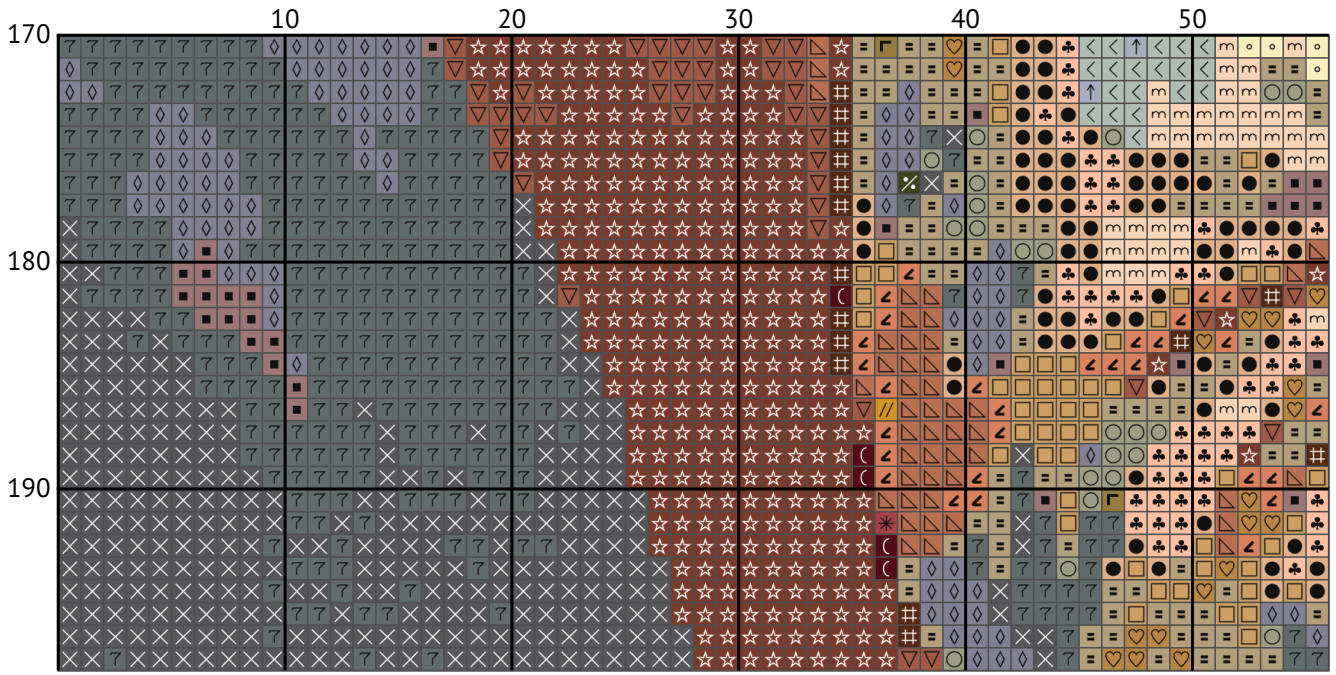

С Днем Матери!