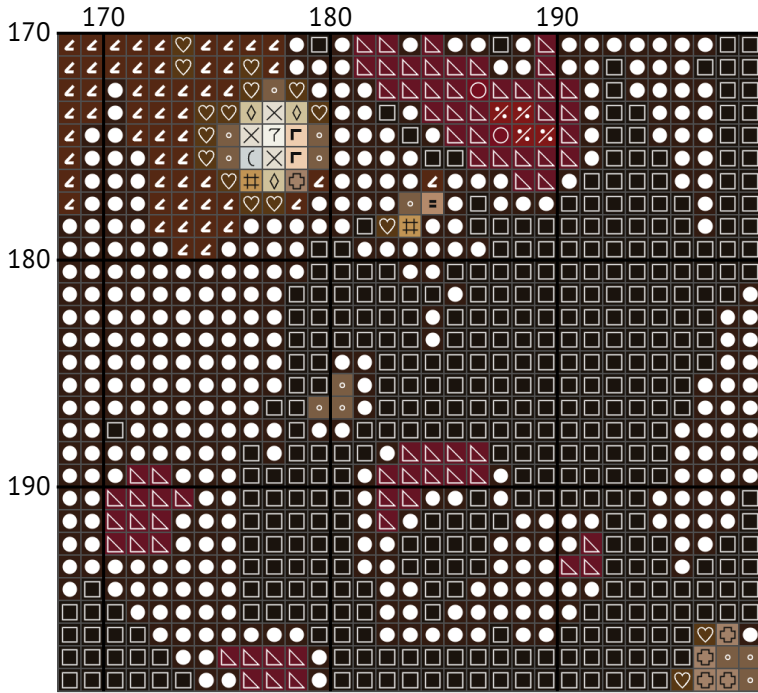

День Святого Валентина

День Святого Валентина
СПИСОК НИТОК муліне DMC

N	Symbol	Number	Name	Stitches	
1			DMC 347	Salmon - Very Dark	293
2			DMC 352	Coral - Light	199
3			DMC 422	Hazelnut Brown - Light	400
4			DMC 435	Brown - Very Light	1762
5			DMC 613	Drab Brown - Very Light	448
6			DMC 632	Desert Sand - Ultra Very Dark	3673
7			DMC 754	Peach - Light	570
8			DMC 762	Pearl Gray - Very Light	169
9			DMC 777	Raspberry - Very Dark	172
10			DMC 801	Coffee Brown - Dark	5035
11			DMC 840	Beige Brown - Medium	653
12			DMC 841	Beige Brown - Light	787
13			DMC 869	Hazelnut Brown - Very Dark	2146
14			DMC 902	Garnet - Very Dark	1230
15			DMC 919	Red Copper	437
16			DMC 938	Coffee Brown - Ultra Dark	7134
17			DMC 945	Tawny	785
18			DMC 948	Peach - Very Light	523
19			DMC 961	Dusty Rose - Dark	112
20			DMC 3064	Desert Sand	865
21			DMC 3371	Black Brown	6374
22			DMC 3712	Salmon - Medium	227
23			DMC 3772	Desert Sand - Very Dark	1367
24			DMC 3776	Mahogany - Light	174
25			DMC 3777	Terra Cotta - Very Dark	260
26			DMC 3830	Terra Cotta	355
27			DMC 3864	Mocha Beige - Light	630
28			DMC 3865	Winter White	1116
29			DMC 3866	Mocha - Ultra Very Light	1079