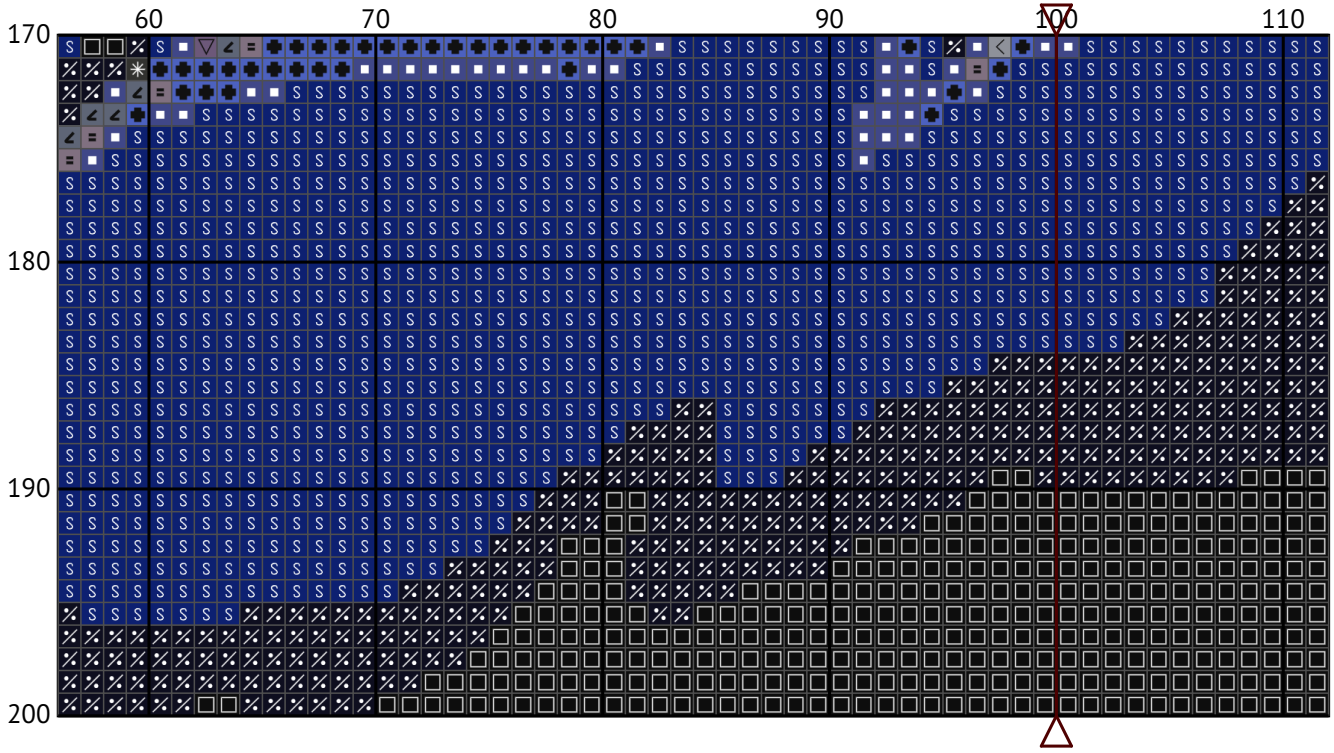

Николаевский Ванёк

Николаевский Ванёк

Николаевский Ванёк

Николаевский Ванёк

Николаевский Ванёк

Николаевский Ванёк

Николаевский Ванёк  
Список нитей мулине DMC

| N  | Symbol  | Number    | Name                         | Stitches |
|----|---|-----------|------------------------------|----------|
| 1  |    | DMC 03    | Tin - Medium                 | 162      |
| 2  |    | DMC 28    | Eggplant - Medium Light      | 132      |
| 3  |    | DMC 307   | Lemon                        | 778      |
| 4  |    | DMC B5200 | Snow White                   | 898      |
| 5  |    | DMC 310   | Black                        | 9102     |
| 6  |    | DMC 351   | Coral                        | 3003     |
| 7  |    | DMC 414   | Steel Gray - Dark            | 212      |
| 8  |    | DMC 444   | Lemon - Dark                 | 748      |
| 9  |    | DMC 720   | Orange Spice - Dark          | 3265     |
| 10 |    | DMC 725   | Topaz - Medium Light         | 1112     |
| 11 |   | DMC 726   | Topaz - Light                | 872      |
| 12 |  | DMC 741   | Tangerine - Medium           | 2648     |
| 13 |  | DMC 742   | Tangerine - Light            | 1373     |
| 14 |  | DMC 762   | Pearl Gray - Very Light      | 151      |
| 15 |  | DMC 796   | Royal Blue - Dark            | 5000     |
| 16 |  | DMC 818   | Baby Pink                    | 112      |
| 17 |  | DMC 869   | Hazelnut Brown - Very Dark   | 243      |
| 18 |  | DMC 939   | Navy Blue - Very Dark        | 2070     |
| 19 |  | DMC 967   | Apricot - Very Light         | 120      |
| 20 |  | DMC 970   | Pumpkin - Light              | 1141     |
| 21 |  | DMC 972   | Canary - Deep                | 1686     |
| 22 |  | DMC 973   | Canary - Bright              | 2500     |
| 23 |  | DMC 3042  | Antique Violet - Light       | 290      |
| 24 |  | DMC 3371  | Black Brown                  | 399      |
| 25 |  | DMC 3689  | Mauve - Light                | 42       |
| 26 |  | DMC 3743  | Antique Violet - Very Light  | 159      |
| 27 |  | DMC 3756  | Baby Blue - Ultra Very Light | 156      |
| 28 |  | DMC 3799  | Pewter Gray - Very Dark      | 336      |
| 29 |  | DMC 3807  | Cornflower Blue              | 361      |
| 30 |  | DMC 3838  | Lavender Blue - Dark         | 929      |