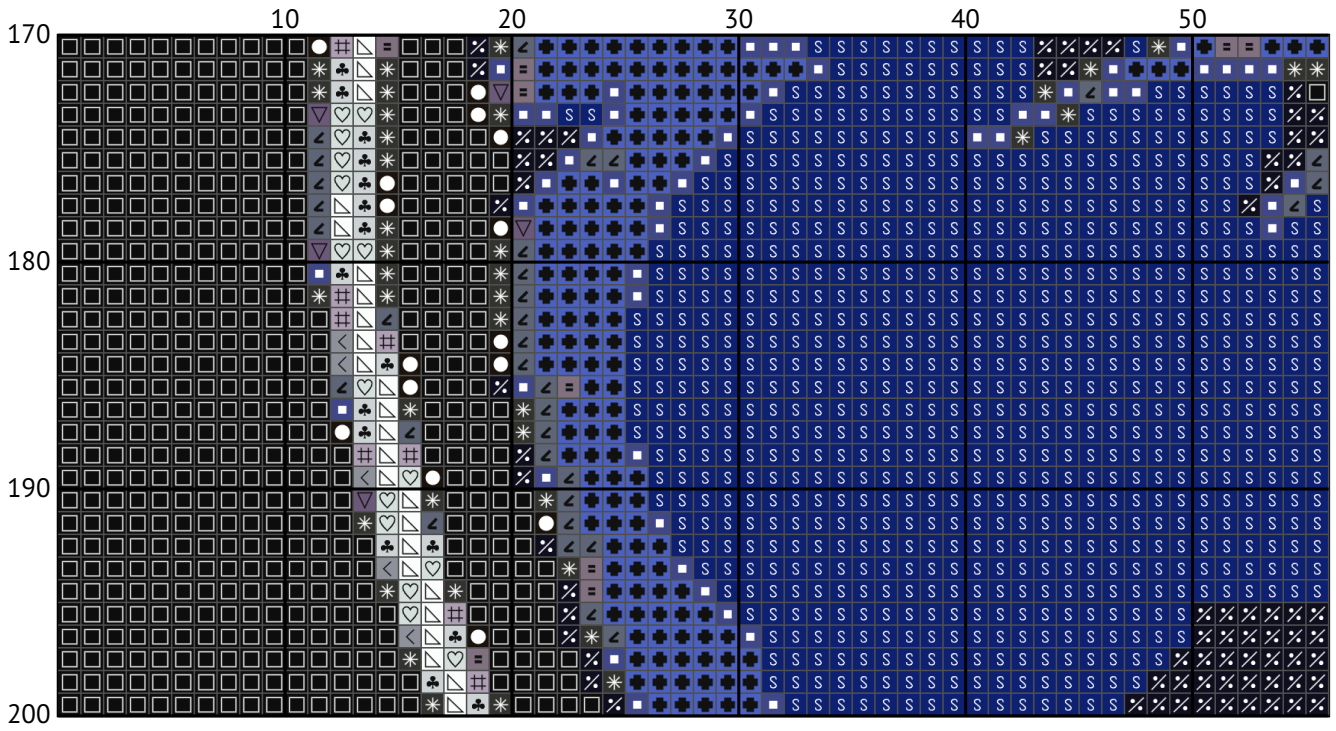

Николаевский Ванёк

Николаевский Ванёк

Николаевский Ванёк

Николаевский Ванёк

Николаевский Ванёк

Николаевский Ванёк

Николаевский Ванёк  
Список нитей мулине DMC

| N  | Symbol  | Number    | Name                         | Stitches |
|----|---|-----------|------------------------------|----------|
| 1  |    | DMC 03    | Tin - Medium                 | 162      |
| 2  |    | DMC 28    | Eggplant - Medium Light      | 132      |
| 3  |    | DMC 307   | Lemon                        | 778      |
| 4  |    | DMC B5200 | Snow White                   | 898      |
| 5  |    | DMC 310   | Black                        | 9102     |
| 6  |    | DMC 351   | Coral                        | 3003     |
| 7  |    | DMC 414   | Steel Gray - Dark            | 212      |
| 8  |    | DMC 444   | Lemon - Dark                 | 748      |
| 9  |    | DMC 720   | Orange Spice - Dark          | 3265     |
| 10 |    | DMC 725   | Topaz - Medium Light         | 1112     |
| 11 |   | DMC 726   | Topaz - Light                | 872      |
| 12 |  | DMC 741   | Tangerine - Medium           | 2648     |
| 13 |  | DMC 742   | Tangerine - Light            | 1373     |
| 14 |  | DMC 762   | Pearl Gray - Very Light      | 151      |
| 15 |  | DMC 796   | Royal Blue - Dark            | 5000     |
| 16 |  | DMC 818   | Baby Pink                    | 112      |
| 17 |  | DMC 869   | Hazelnut Brown - Very Dark   | 243      |
| 18 |  | DMC 939   | Navy Blue - Very Dark        | 2070     |
| 19 |  | DMC 967   | Apricot - Very Light         | 120      |
| 20 |  | DMC 970   | Pumpkin - Light              | 1141     |
| 21 |  | DMC 972   | Canary - Deep                | 1686     |
| 22 |  | DMC 973   | Canary - Bright              | 2500     |
| 23 |  | DMC 3042  | Antique Violet - Light       | 290      |
| 24 |  | DMC 3371  | Black Brown                  | 399      |
| 25 |  | DMC 3689  | Mauve - Light                | 42       |
| 26 |  | DMC 3743  | Antique Violet - Very Light  | 159      |
| 27 |  | DMC 3756  | Baby Blue - Ultra Very Light | 156      |
| 28 |  | DMC 3799  | Pewter Gray - Very Dark      | 336      |
| 29 |  | DMC 3807  | Cornflower Blue              | 361      |
| 30 |  | DMC 3838  | Lavender Blue - Dark         | 929      |