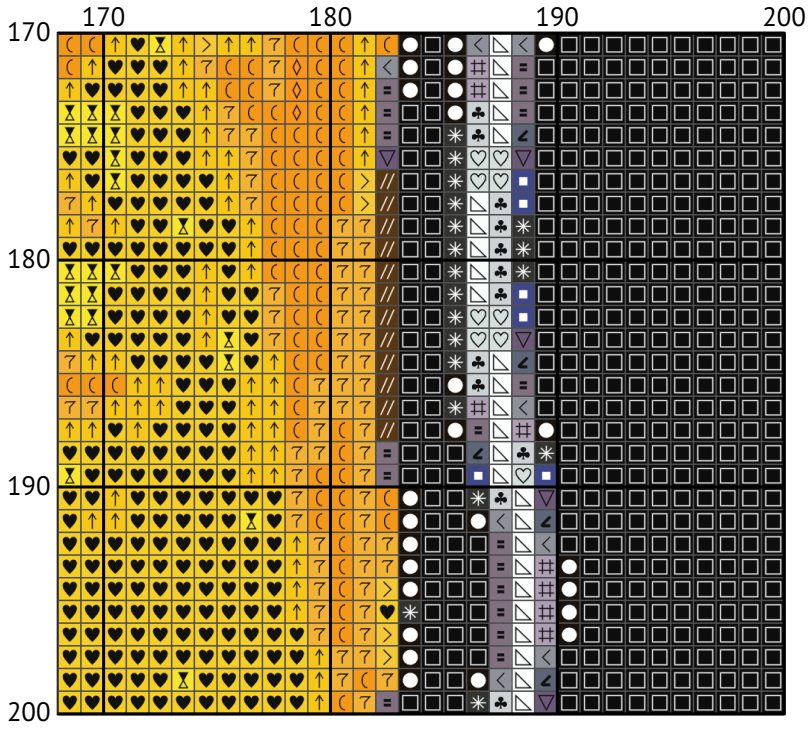

Николаевский Ванёк

Николаевский Ванёк

Николаевский Ванёк

Николаевский Ванёк

Николаевский Ванёк

Николаевский Ванёк

Николаевский Ванёк  
Список нитей мулине DMC

| N  | Symbol  | Number    | Name                         | Stitches |
|----|---|-----------|------------------------------|----------|
| 1  |    | DMC 03    | Tin - Medium                 | 162      |
| 2  |    | DMC 28    | Eggplant - Medium Light      | 132      |
| 3  |    | DMC 307   | Lemon                        | 778      |
| 4  |    | DMC B5200 | Snow White                   | 898      |
| 5  |    | DMC 310   | Black                        | 9102     |
| 6  |    | DMC 351   | Coral                        | 3003     |
| 7  |    | DMC 414   | Steel Gray - Dark            | 212      |
| 8  |    | DMC 444   | Lemon - Dark                 | 748      |
| 9  |    | DMC 720   | Orange Spice - Dark          | 3265     |
| 10 |    | DMC 725   | Topaz - Medium Light         | 1112     |
| 11 |   | DMC 726   | Topaz - Light                | 872      |
| 12 |  | DMC 741   | Tangerine - Medium           | 2648     |
| 13 |  | DMC 742   | Tangerine - Light            | 1373     |
| 14 |  | DMC 762   | Pearl Gray - Very Light      | 151      |
| 15 |  | DMC 796   | Royal Blue - Dark            | 5000     |
| 16 |  | DMC 818   | Baby Pink                    | 112      |
| 17 |  | DMC 869   | Hazelnut Brown - Very Dark   | 243      |
| 18 |  | DMC 939   | Navy Blue - Very Dark        | 2070     |
| 19 |  | DMC 967   | Apricot - Very Light         | 120      |
| 20 |  | DMC 970   | Pumpkin - Light              | 1141     |
| 21 |  | DMC 972   | Canary - Deep                | 1686     |
| 22 |  | DMC 973   | Canary - Bright              | 2500     |
| 23 |  | DMC 3042  | Antique Violet - Light       | 290      |
| 24 |  | DMC 3371  | Black Brown                  | 399      |
| 25 |  | DMC 3689  | Mauve - Light                | 42       |
| 26 |  | DMC 3743  | Antique Violet - Very Light  | 159      |
| 27 |  | DMC 3756  | Baby Blue - Ultra Very Light | 156      |
| 28 |  | DMC 3799  | Pewter Gray - Very Dark      | 336      |
| 29 |  | DMC 3807  | Cornflower Blue              | 361      |
| 30 |  | DMC 3838  | Lavender Blue - Dark         | 929      |